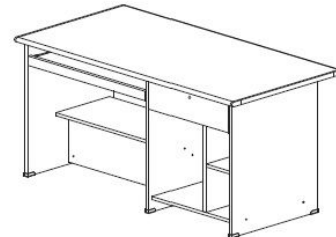

COMPUTER WORKSTATION
SC 3000 1210W x 620D x 750H