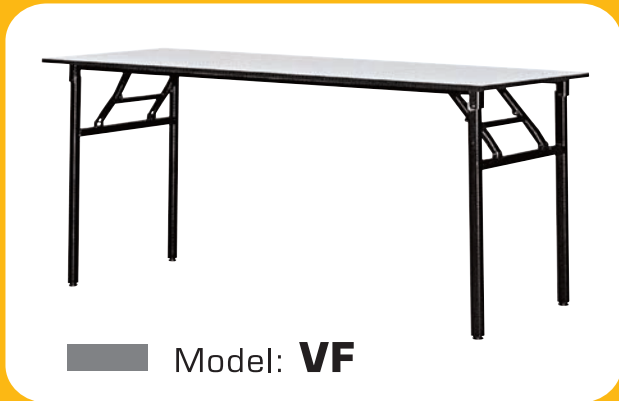

Multi-Application **Folding Table**

multiple uses, multiple styles

COLOR OPTION

DARK GREY(200) & GREY(238)
= **DG-G**

DARK GREY(200) & BEECH(3161)
= **DG-B**

DARK GREY(200) & CHERRY(1331)
= **DG-C**