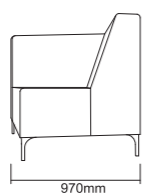

TANG

SETTEE

LET'S FIND YOUR PERFECT COMBINATION

CH-TANG-01 (R)(PU)
CH-TANG-01 (R)(FL)
1300W x 970D x 800H mm

CH-TANG-01 (L)(PU)
CH-TANG-01 (L)(FL)
1300W x 970D x 800H mm

CH-TANG-02 (PU)
CH-TANG-02 (FL)
720W x 580D x 380H mm