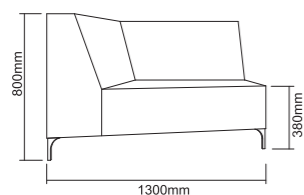

TANG

SETTEE

LET'S FIND YOUR PERFECT COMBINATION

CH-TANG-01 (R)(PU)
CH-TANG-01 (R)(FL)
1300W x 970D x 800H mm

CH-TANG-01 (L)(PU)
CH-TANG-01 (L)(FL)
1300W x 970D x 800H mm

CH-TANG-02 (PU)
CH-TANG-02 (FL)
720W x 580D x 380H mm