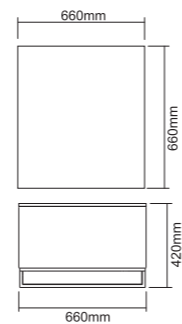

COMBI SETTEE

LET'S FIND YOUR PERFECT COMBINATION

LONG RECTANGULAR
(LEFT BACKREST)
CH-COMBI-01(L)
990W x 660D x 760H mm

LONG RECTANGULAR
(RIGHT BACKREST)
CH-COMBI-01(R)
990W x 660D x 760H mm

LONG RECTANGULAR
(NO BACKREST)
CH-COMBI-02
990W x 660D x 420H mm

SQUARE WITH
FABRIC TOP
CH-COMBI-03
660W x 660D x 420H mm

SQUARE WITH
CHIPBOARD TOP
CH-COMBI-04
660W x 660D x 420H mm

SMALL RECTANGULAR
WITH FABRIC TOP
CH-COMBI-05
660W x 330D x 420H mm

SMALL RECTANGULAR
WITH CHIPBOARD TOP
CH-COMBI-06
660W x 330D x 420H mm