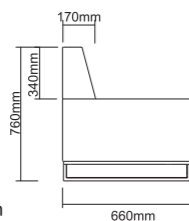

COMBI SETTEE

LET'S FIND YOUR PERFECT COMBINATION

LONG RECTANGULAR
(LEFT BACKREST)
CH-COMBI-01(L)
990W x 660D x 760H mm

LONG RECTANGULAR
(RIGHT BACKREST)
CH-COMBI-01(R)
990W x 660D x 760H mm

LONG RECTANGULAR
(NO BACKREST)
CH-COMBI-02
990W x 660D x 420H mm

SQUARE WITH
FABRIC TOP
CH-COMBI-03
660W x 660D x 420H mm

SQUARE WITH
CHIPBOARD TOP
CH-COMBI-04
660W x 660D x 420H mm

SMALL RECTANGULAR
WITH FABRIC TOP
CH-COMBI-05
660W x 330D x 420H mm

SMALL RECTANGULAR
WITH CHIPBOARD TOP
CH-COMBI-06
660W x 330D x 420H mm