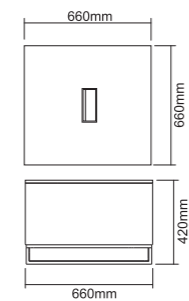

COMBI SETTEE

LET'S FIND YOUR PERFECT COMBINATION

LONG RECTANGULAR
(LEFT BACKREST)
CH-COMBI-01(L)
990W x 660D x 760H mm

LONG RECTANGULAR
(RIGHT BACKREST)
CH-COMBI-01(R)
990W x 660D x 760H mm

LONG RECTANGULAR
(NO BACKREST)
CH-COMBI-02
990W x 660D x 420H mm

SQUARE WITH
FABRIC TOP
CH-COMBI-03
660W x 660D x 420H mm

SQUARE WITH
CHIPBOARD TOP
CH-COMBI-04
660W x 660D x 420H mm

SMALL RECTANGULAR
WITH FABRIC TOP
CH-COMBI-05
660W x 330D x 420H mm

SMALL RECTANGULAR
WITH CHIPBOARD TOP
CH-COMBI-06
660W x 330D x 420H mm