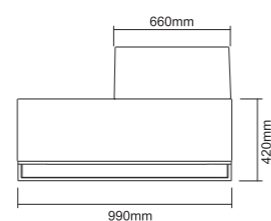

COMBI SETTEE

LET'S FIND YOUR PERFECT COMBINATION

LONG RECTANGULAR
(LEFT BACKREST)
CH-COMBI-01(L)
990W x 660D x 760H mm

LONG RECTANGULAR
(RIGHT BACKREST)
CH-COMBI-01(R)
990W x 660D x 760H mm

LONG RECTANGULAR
(NO BACKREST)
CH-COMBI-02
990W x 660D x 420H mm

SQUARE WITH
FABRIC TOP
CH-COMBI-03
660W x 660D x 420H mm

SQUARE WITH
CHIPBOARD TOP
CH-COMBI-04
660W x 660D x 420H mm

SMALL RECTANGULAR
WITH FABRIC TOP
CH-COMBI-05
660W x 330D x 420H mm

SMALL RECTANGULAR
WITH CHIPBOARD TOP
CH-COMBI-06
660W x 330D x 420H mm