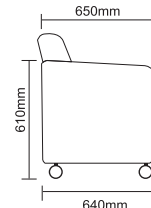

CASPIA SETTEE

SINGLE SEATER WITH STOPPER

CH-AS-43PU (PU)
CH-AS-43HL (HL)
CH-AS-43FL (FL)
 640W x 650D x 815H mm

SINGLE SEATER WITH CASTOR

CH-AS-42PU (PU)
CH-AS-42HL (HL)
CH-AS-42FL (FL)
 640W x 650D x 815H mm

FEATURES :

STOPPER LEG DESIGN

CASTOR LEG DESIGN