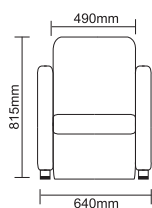

CASPIA SETTEE

SINGLE SEATER WITH STOPPER

CH-AS-43PU (PU)
CH-AS-43HL (HL)
CH-AS-43FL (FL)
 640W x 650D x 815H mm

SINGLE SEATER WITH CASTOR

CH-AS-42PU (PU)
CH-AS-42HL (HL)
CH-AS-42FL (FL)
 640W x 650D x 815H mm

FEATURES :

STOPPER LEG DESIGN

CASTOR LEG DESIGN