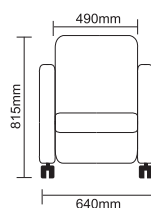

CASPIA SETTEE

SINGLE SEATER WITH STOPPER

CH-AS-43PU (PU)
CH-AS-43HL (HL)
CH-AS-43FL (FL)
 640W x 650D x 815H mm

SINGLE SEATER WITH CASTOR

CH-AS-42PU (PU)
CH-AS-42HL (HL)
CH-AS-42FL (FL)
 640W x 650D x 815H mm

FEATURES :

STOPPER LEG DESIGN

CASTOR LEG DESIGN