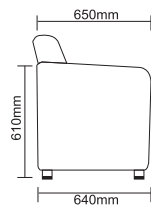

CASPIA SETTEE

SINGLE SEATER WITH STOPPER

CH-AS-43PU (PU)
CH-AS-43HL (HL)
CH-AS-43FL (FL)
 640W x 650D x 815H mm

SINGLE SEATER WITH CASTOR

CH-AS-42PU (PU)
CH-AS-42HL (HL)
CH-AS-42FL (FL)
 640W x 650D x 815H mm

FEATURES :

STOPPER LEG DESIGN

CASTOR LEG DESIGN