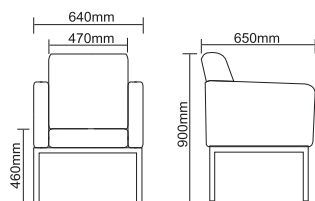

ARCO SETTEE

SINGLE SEATER ARMCHAIR

CH-ARCO-01 (PU)
CH-ARCO-01 (FL)
CH-ARCO-01 (HL)

640W x 650D x 900H mm

FEATURES :

SOLID LEG DESIGN

BRACKET PROFILE DESIGN

DURABLE FABRIC