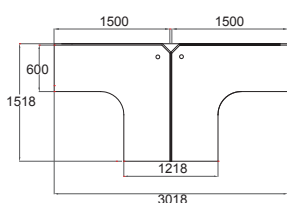

VERO SERIES

TECHNICAL SPECIFICATION

TOP SURFACE : 25mm thk melamine laminated chipboard in Optional colour
 TABLE LEG : Steel leg in Silver colour
 EDGING : 2mm thk PVC Optional colour for top surface
 WOODEN PARTITION : 18mm thk melamine laminated chipboard in Black colour

COLOUR OPTION :

1. SINGLE SEATER TABLE

2. TWO SEATER TABLE

3. THREE SEATER TABLE

4. FOUR SEATER TABLE

WK-VR-1
1518W/600D x 1518L/600D x 760H MM

WK-VR-2
3018W x 1518D x 760H MM

WK-VR-3
2696W x 2336D x 760H MM

WK-VR-4
3018W x 3018D x 760H MM