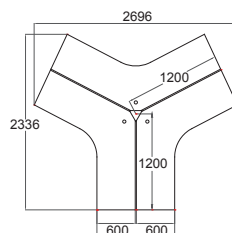

VERO SERIES

TECHNICAL SPECIFICATION

TOP SURFACE : 25mm thk melamine laminated chipboard in Optional colour
 TABLE LEG : Steel leg in Silver colour
 EDGING : 2mm thk PVC Optional colour for top surface
 WOODEN PARTITION : 18mm thk melamine laminated chipboard in Black colour

COLOUR OPTION :

1. SINGLE SEATER TABLE

2. TWO SEATER TABLE

3. THREE SEATER TABLE

4. FOUR SEATER TABLE

WK-VR-1
1518W/600D x 1518L/600D x 760H MM

WK-VR-2
3018W x 1518D x 760H MM

WK-VR-3
2696W x 2336D x 760H MM

WK-VR-4
3018W x 3018D x 760H MM