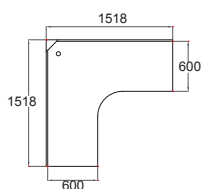

VERO SERIES

TECHNICAL SPECIFICATION

TOP SURFACE : 25mm thk melamine laminated chipboard in Optional colour
 TABLE LEG : Steel leg in Silver colour
 EDGING : 2mm thk PVC Optional colour for top surface
 WOODEN PARTITION : 18mm thk melamine laminated chipboard in Black colour

COLOUR OPTION :

1. SINGLE SEATER TABLE

2. TWO SEATER TABLE

3. THREE SEATER TABLE

4. FOUR SEATER TABLE

WK-VR-1
1518W/600D x 1518L/600D x 760H MM

WK-VR-2
3018W x 1518D x 760H MM

WK-VR-3
2696W x 2336D x 760H MM

WK-VR-4
3018W x 3018D x 760H MM