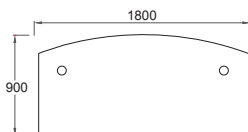

### COLOUR OPTION :

1. **STRAIGHT MAIN TABLE**

**WK-LM-MT 4** 1200W x 740D x 760H MM  
**WK-LM-MT 5** 1500W x 740D x 760H MM  
**WK-LM-MT 6** 1800W x 740D x 760H MM

2. **CURVE MAIN TABLE**

**WK-LM-MTC**  
 1800W x 900D x 760H MM

3. **L-SHAPE TABLE**

**WK-LM-LS 1**  
 1500W/600D x 1500L/600D x 760H MM