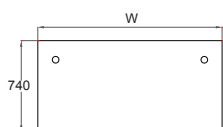

## TECHNICAL SPECIFICATION

TOP SURFACE : 25mm thk melamine laminated chipboard in Optional colour  
 TABLE LEG : Steel leg in Silver colour  
 MODESTY : Steel  
 EDGING : 2mm thk PVC in Optional colour for top surface

### COLOUR OPTION :

1. **STRAIGHT MAIN TABLE**

**WK-LM-MT 4** 1200W x 740D x 760H MM  
**WK-LM-MT 5** 1500W x 740D x 760H MM  
**WK-LM-MT 6** 1800W x 740D x 760H MM

2. **CURVE MAIN TABLE**

**WK-LM-MTC**  
 1800W x 900D x 760H MM

3. **L-SHAPE TABLE**

**WK-LM-LS 1**  
 1500W/600D x 1500L/600D x 760H MM