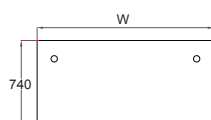

## TECHNICAL SPECIFICATION

TOP SURFACE : 18mm thk melamine laminated chipboard in Light Grey colour  
 TABLE LEG : Steel leg in Silver colour  
 MODESTY : Steel  
 EDGING : 2mm thk PVC in Light Grey colour for top surface

LIGHT GREY

1. **STRAIGHT MAIN TABLE**

**WK-LA-MT 4** 1200W x 740D x 760H MM  
**WK-LA-MT 5** 1500W x 740D x 760H MM  
**WK-LA-MT 6** 1800W x 740D x 760H MM

2. **SIDE TABLE**

**WK-LA-ST**  
 1000W x 500D x 760MM