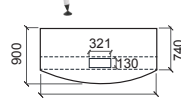

■ DISCUSSION TABLE ■

ALULINK DISCUSSION TABLE

- WK-DIC-08-W**
1200W x 900D x 760H MM
- WK-DIC-09-W**
1500W x 900D x 760H MM
- WK-DIC-10-W**
1800W x 900D x 760H MM

■ MANAGERIAL TABLE ■

CURVE MANAGER TABLE C/W MODESTY PANEL

- WK-ALU-EXEC 15(T)**
1500W x 900D x 760H MM
- WK-ALU-EXEC 18(T)**
1800W x 900D x 760H MM

INCLUDED FOR ALL MODELS
*except for L-shape

FLIPPER CASING

ALULINK TRUNKING PLATE

■ ACCESSORIES ■

PARTITION

A25 PARTITION