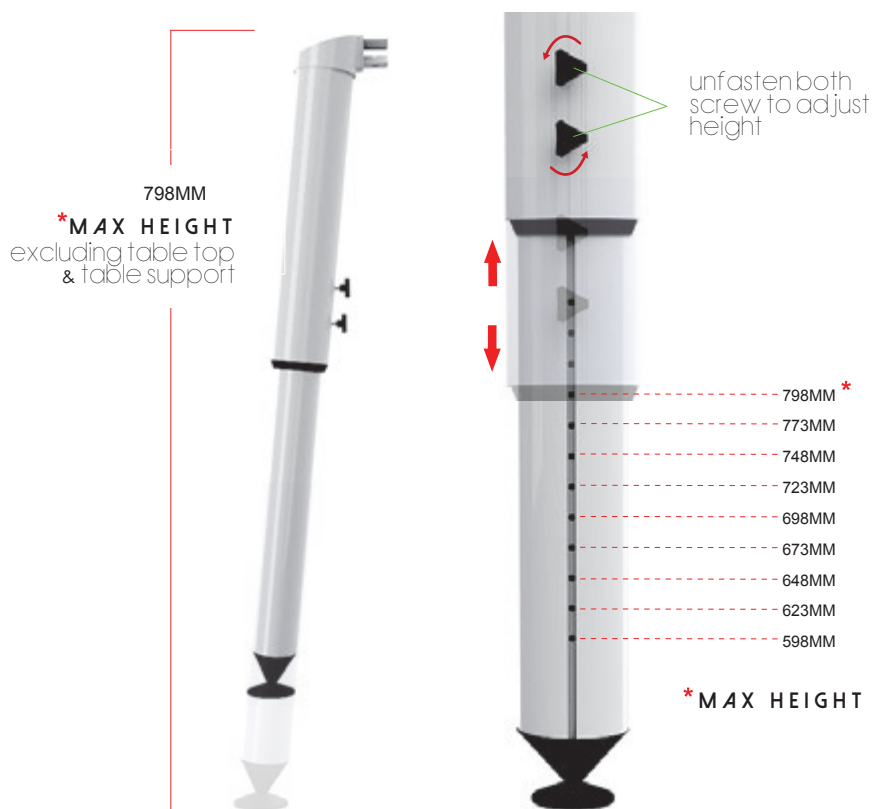

OUR WIRE MANAGEMENT SYSTEM AND FEATURES THAT BRINGS A SENSE OF ELEGANCE TO YOUR WORK ENVIRONMENT

TABLE TOP

material : melamine chipboard
 thickness : 25 mm thk
 colour : white

SUPPORTING LEG

material : aluminium extrusion with oval shape
 thickness : 2.0 mm thk
 colour : white

* power socket and wiring is to supply by users contractor

■ FEATURES ■

PURE WHITE BODY STRUCTURE

design in fully white colour for modern look

ADJUSTABLE

adjustable leg by rotation knob

HEIGHT ADJUSTMENT GUIDE