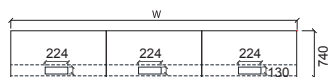

WORKSTATION

SERIES
02
SECTION

 **APEX**
ALULINK
create. arrange. deco

MODERN AND MODULAR

LINK

IN WORKING ZONE

1. **2 SEATER**

WK-ALU12-S2S
2400W X 740D x 760H MM
WK-ALU15-S2S
3000W X 740D x 760H MM
WK-ALU18-S2S
3600W X 740D x 760H MM

2. **3 SEATER**

WK-ALU12-S3S
3600W X 740D x 760H MM
WK-ALU15-S3S
4500W X 740D x 760H MM
WK-ALU18-S3S
5400W X 740D x 760H MM

3. **4 SEATER**

WK-ALU12-S4S
4800W X 740D x 760H MM
WK-ALU15-S4S
6000W X 740D x 760H MM
WK-ALU18-S4S
7200W X 740D x 760H MM