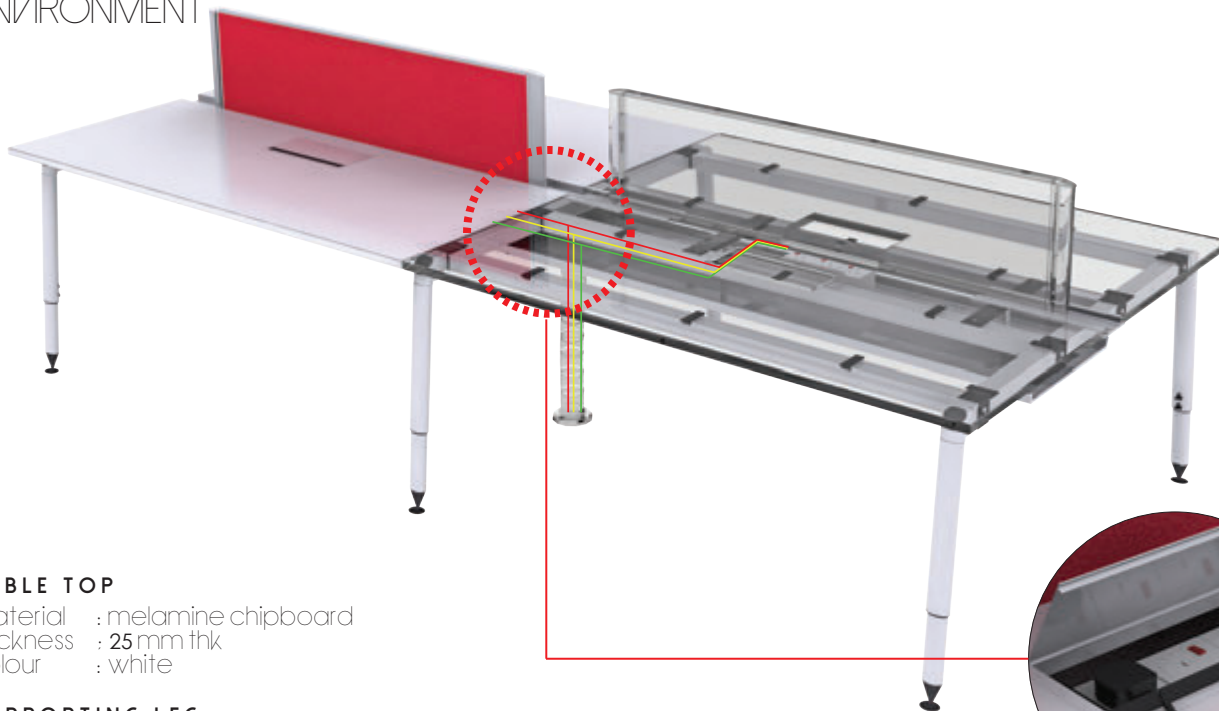

OUR WIRE MANAGEMENT SYSTEM AND FEATURES THAT BRINGS A SENSE OF ELEGANCE TO YOUR WORK ENVIRONMENT

TABLE TOP

material : melamine chipboard
 thickness : 25 mm thk
 colour : white

SUPPORTING LEG

material : aluminium extrusion with oval shape
 thickness : 2.0 mm thk
 colour : white

* power socket and wiring is to supply by users contractor

■ FEATURES ■

PURE WHITE BODY STRUCTURE

design in fully white colour for modern look

ADJUSTABLE

adjustable leg by rotation knob

HEIGHT ADJUSTMENT GUIDE