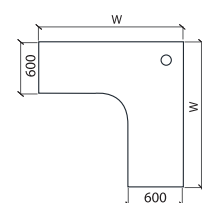

WK-ALU15-D6S
4500W x 1480D x 760H MM

WK-ALU18-D6S
5400W x 1480D x 760H MM

WK-ALU12-D8S
4800W x 1480D x 760H MM

WK-ALU15-D8S
6000W x 1480D x 760H MM

WK-ALU18-D8S
7200W x 1480D x 760H MM

L-SHAPE TABLE

1.

L-SHAPE TABLE

WK-ALU-LS15
1500W/600D x 1500W/600D x 760H MM

STRAIGHT MEETING

WORKING ZONE

1.

2 TABLE
C/W FLIPPER CASING

WK-MET-15
3000W x 1480D x 760H MM

WK-MET-16
3600W x 1480D x 760H MM

2.