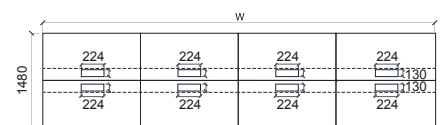

BENCH

IN WORKING ZONE

- | | | | |
|-----------------|-----------------|-----------------|-----------------|
| 1. | 2. | 3. | 4. |
| 2 SEATER | 4 SEATER | 6 SEATER | 8 SEATER |

WK-ALU12-D2S
1200W x 1480D x 760H MM

WK-ALU15-D2S
1500W x 1480D x 760H MM

WK-ALU18-D2S
1800W x 1480D x 760H MM

WK-ALU12-D4S
2400W x 1480D x 760H MM

WK-ALU15-D4S
3000W x 1480D x 760H MM

WK-ALU18-D4S
3600W x 1480D x 760H MM

WK-ALU12-D6S
3600W x 1480D x 760H MM

WK-ALU15-D6S
4500W x 1480D x 760H MM

WK-ALU18-D6S
5400W x 1480D x 760H MM

WK-ALU12-D8S
4800W x 1480D x 760H MM

WK-ALU15-D8S
6000W x 1480D x 760H MM

WK-ALU18-D8S
7200W x 1480D x 760H MM

L-SHAPE TABLE

1.

L-SHAPE TABLE

WK-ALU-LS15
1500W/600D x 1500W/600D x 760H MM

STRAIGHT MEETING

WORKING ZONE

1.

2 TABLE
C/W FLIPPER CASING

WK-MET-15
3000W x 1480D x 760H MM

WK-MET-16
3600W x 1480D x 760H MM

2.