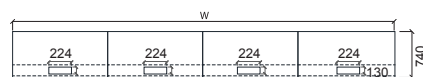

2. **3 SEATER**

WK-ALU12-S3S
3600W X 740D x 760H MM
WK-ALU15-S3S
4500W X 740D x 760H MM
WK-ALU18-S3S
5400W X 740D x 760H MM

3. **4 SEATER**

WK-ALU12-S4S
4800W X 740D x 760H MM
WK-ALU15-S4S
6000W X 740D x 760H MM
WK-ALU18-S4S
7200W X 740D x 760H MM

BENCH

IN WORKING ZONE

- | | | | |
|-----------------|-----------------|-----------------|-----------------|
| 1. | 2. | 3. | 4. |
| 2 SEATER | 4 SEATER | 6 SEATER | 8 SEATER |

WK-ALU12-D2S
1200W x 1480D x 760H MM