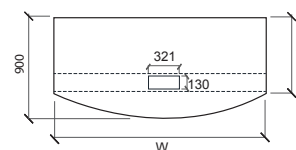

WK-DIC-10-W

1800W x 900D x 760H MM

MANAGERIAL

WORKING ZONE

1.

**CURVE MANAGER TABLE
C/W MODESTY PANEL**

WK-ALU-EXEC 15(T)
1500W x 900D x 760H MM
WK-ALU-EXEC 18(T)
1800W x 900D x 760H MM

LETS KNOW !