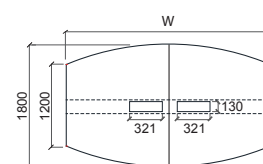

WK-ALU15-D6S
4500W x 1480D x 760H MM

WK-ALU18-D6S
5400W x 1480D x 760H MM

WK-ALU12-D8S
4800W x 1480D x 760H MM

WK-ALU15-D8S
6000W x 1480D x 760H MM

WK-ALU18-D8S
7200W x 1480D x 760H MM

L-SHAPE TABLE

1.

L-SHAPE TABLE

WK-ALU-LS15
1500W/600D x 1500W/600D x 760H MM

STRAIGHT MEETING

WORKING ZONE

1.

2 TABLE
C/W FLIPPER CASING

WK-MET-15
3000W x 1480D x 760H MM

WK-MET-16
3600W x 1480D x 760H MM

2.

3 TABLE
C/W FLIPPER CASING

WK-MET-17
4500W x 1480D x 760H MM

WK-MET-18
5400W x 1480D x 760H MM

CURVE MEETING

WORKING ZONE

1.

**CURVE MEETING TABLE
C/W FLIPPER CASING**

WK-MET-19
3000W x 1800D x 760H MM
WK-MET-20
3600W x 1800D x 760H MM

DISCUSSION

WORKING ZONE

1.

DISCUSSION TABLE

WK-DIC-08-W

1200W x 900D x 760H MM

WK-DIC-09-W

1500W x 900D x 760H MM