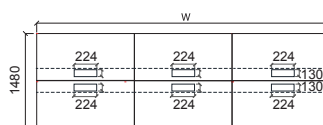

BENCH

IN WORKING ZONE

- | | | | |
|-----------------|-----------------|-----------------|-----------------|
| 1. | 2. | 3. | 4. |
| 2 SEATER | 4 SEATER | 6 SEATER | 8 SEATER |

WK-ALU12-D2S
1200W x 1480D x 760H MM

WK-ALU15-D2S
1500W x 1480D x 760H MM

WK-ALU18-D2S
1800W x 1480D x 760H MM

WK-ALU12-D4S
2400W x 1480D x 760H MM

WK-ALU15-D4S
3000W x 1480D x 760H MM

WK-ALU18-D4S
3600W x 1480D x 760H MM

WK-ALU12-D6S
3600W x 1480D x 760H MM

WK-ALU15-D6S
4500W x 1480D x 760H MM

WK-ALU18-D6S
5400W x 1480D x 760H MM

WK-ALU12-D8S
4800W x 1480D x 760H MM

WK-ALU15-D8S
6000W x 1480D x 760H MM

WK-ALU18-D8S
7200W x 1480D x 760H MM

L-SHAPE TABLE

1.

L-SHAPE TABLE

WK-ALU-LS15
1500W/600D x 1500W/600D x 760H MM

STRAIGHT MEETING

WORKING ZONE

1.

2 TABLE
C/W FLIPPER CASING

WK-MET-15
3000W x 1480D x 760H MM

WK-MET-16
3600W x 1480D x 760H MM

2.