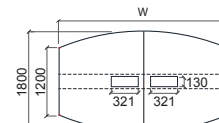

■ MEETING TABLE ■

ALULINK CURVE MEETING TABLE

- **WK-MET-19**
  3000W x 1800D x 760H MM
- **WK-MET-20**
  3600W x 1800D x 760H MM