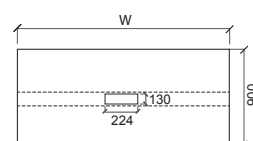

3 TABLE
C/W FLIPPER CASING

WK-MET-17
4500W x 1480D x 760H MM

WK-MET-18
5400W x 1480D x 760H MM

CURVE MEETING

WORKING ZONE

1.

**CURVE MEETING TABLE
C/W FLIPPER CASING**

WK-MET-19
3000W x 1800D x 760H MM
WK-MET-20
3600W x 1800D x 760H MM

DISCUSSION

WORKING ZONE

1.

DISCUSSION TABLE

WK-DIC-08-W

1200W x 900D x 760H MM

WK-DIC-09-W

1500W x 900D x 760H MM

WK-DIC-10-W

1800W x 900D x 760H MM

MANAGERIAL

WORKING ZONE

1.

**CURVE MANAGER TABLE
C/W MODESTY PANEL**

WK-ALU-EXEC 15(T)
1500W x 900D x 760H MM
WK-ALU-EXEC 18(T)
1800W x 900D x 760H MM

LETS KNOW !