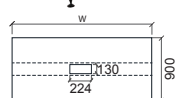

■ DISCUSSION TABLE ■

ALULINK DISCUSSION TABLE

- **WK-DIC-08-W**
  1200W x 900D x 760H MM
- **WK-DIC-09-W**
  1500W x 900D x 760H MM
- **WK-DIC-10-W**
  1800W x 900D x 760H MM