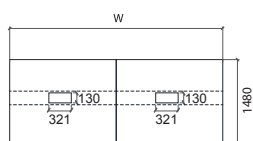

WK-ALU15-D6S
4500W x 1480D x 760H MM

WK-ALU18-D6S
5400W x 1480D x 760H MM

WK-ALU12-D8S
4800W x 1480D x 760H MM

WK-ALU15-D8S
6000W x 1480D x 760H MM

WK-ALU18-D8S
7200W x 1480D x 760H MM

L-SHAPE TABLE

1.

L-SHAPE TABLE

WK-ALU-LS15
1500W/600D x 1500W/600D x 760H MM

STRAIGHT MEETING

WORKING ZONE

1.

2 TABLE
C/W FLIPPER CASING

WK-MET-15
3000W x 1480D x 760H MM

WK-MET-16
3600W x 1480D x 760H MM

2.

3 TABLE
C/W FLIPPER CASING

WK-MET-17
4500W x 1480D x 760H MM

WK-MET-18
5400W x 1480D x 760H MM

CURVE MEETING

WORKING ZONE

1.

**CURVE MEETING TABLE
C/W FLIPPER CASING**

WK-MET-19
3000W x 1800D x 760H MM
WK-MET-20
3600W x 1800D x 760H MM