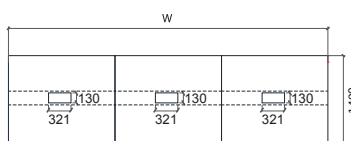

WK-ALU15-D6S
4500W x 1480D x 760H MM

WK-ALU18-D6S
5400W x 1480D x 760H MM

WK-ALU12-D8S
4800W x 1480D x 760H MM

WK-ALU15-D8S
6000W x 1480D x 760H MM

WK-ALU18-D8S
7200W x 1480D x 760H MM

L-SHAPE TABLE

1.

L-SHAPE TABLE

WK-ALU-LS15
1500W/600D x 1500W/600D x 760H MM

STRAIGHT MEETING

WORKING ZONE

1.

2 TABLE
C/W FLIPPER CASING

WK-MET-15
3000W x 1480D x 760H MM

WK-MET-16
3600W x 1480D x 760H MM

2.

3 TABLE
C/W FLIPPER CASING

WK-MET-17
4500W x 1480D x 760H MM

WK-MET-18
5400W x 1480D x 760H MM

CURVE MEETING

WORKING ZONE

1.

**CURVE MEETING TABLE
C/W FLIPPER CASING**

WK-MET-19
3000W x 1800D x 760H MM
WK-MET-20
3600W x 1800D x 760H MM