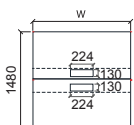

BENCH

IN WORKING ZONE

- | | | | |
|-----------------|-----------------|-----------------|-----------------|
| 1. | 2. | 3. | 4. |
| 2 SEATER | 4 SEATER | 6 SEATER | 8 SEATER |

WK-ALU12-D2S
1200W x 1480D x 760H MM

WK-ALU15-D2S
1500W x 1480D x 760H MM

WK-ALU18-D2S
1800W x 1480D x 760H MM

WK-ALU12-D4S
2400W x 1480D x 760H MM

WK-ALU15-D4S
3000W x 1480D x 760H MM

WK-ALU18-D4S
3600W x 1480D x 760H MM

WK-ALU12-D6S
3600W x 1480D x 760H MM

WK-ALU15-D6S
4500W x 1480D x 760H MM

WK-ALU18-D6S
5400W x 1480D x 760H MM

WK-ALU12-D8S
4800W x 1480D x 760H MM

WK-ALU15-D8S
6000W x 1480D x 760H MM

WK-ALU18-D8S
7200W x 1480D x 760H MM

L-SHAPE TABLE

1.

L-SHAPE TABLE

WK-ALU-LS15
1500W/600D x 1500W/600D x 760H MM

STRAIGHT MEETING

WORKING ZONE

1.

2 TABLE
C/W FLIPPER CASING

WK-MET-15
3000W x 1480D x 760H MM

WK-MET-16
3600W x 1480D x 760H MM

2.