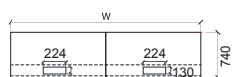

WORKSTATION

SERIES
02
SECTION

 **APEX**
ALULINK
create. arrange. deco

MODERN AND MODULAR

LINK

IN WORKING ZONE

1. **2 SEATER**

WK-ALU12-S2S
2400W X 740D x 760H MM
WK-ALU15-S2S
3000W X 740D x 760H MM
WK-ALU18-S2S
3600W X 740D x 760H MM

2. **3 SEATER**

WK-ALU12-S3S
3600W X 740D x 760H MM
WK-ALU15-S3S
4500W X 740D x 760H MM
WK-ALU18-S3S
5400W X 740D x 760H MM

3. **4 SEATER**

WK-ALU12-S4S
4800W X 740D x 760H MM
WK-ALU15-S4S
6000W X 740D x 760H MM
WK-ALU18-S4S
7200W X 740D x 760H MM