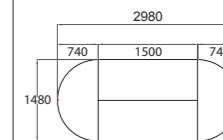

## ALVO MEETING

**WK-MET-06-2T**  
2980W x 1480D x 760H MM

**WK-MET-06-4T**  
4480W x 1480D x 760H MM

**WK-MET-06-6T**  
5980W x 1480D x 760H MM

**WK-MET-06-8T**  
7480W x 1480D x 760H MM