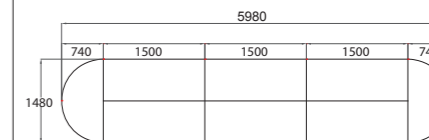

## ALVO MEETING

**WK-MET-06-2T**  
2980W x 1480D x 760H MM

**WK-MET-06-4T**  
4480W x 1480D x 760H MM

**WK-MET-06-6T**  
5980W x 1480D x 760H MM

**WK-MET-06-8T**  
7480W x 1480D x 760H MM