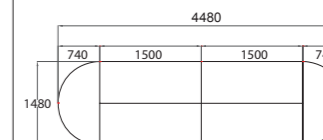

## ALVO MEETING

**WK-MET-06-2T**  
2980W x 1480D x 760H MM

**WK-MET-06-4T**  
4480W x 1480D x 760H MM

**WK-MET-06-6T**  
5980W x 1480D x 760H MM

**WK-MET-06-8T**  
7480W x 1480D x 760H MM