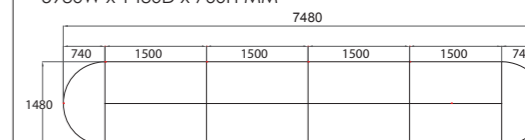

## ALVO MEETING

**WK-MET-06-2T**  
2980W x 1480D x 760H MM

**WK-MET-06-4T**  
4480W x 1480D x 760H MM

**WK-MET-06-6T**  
5980W x 1480D x 760H MM

**WK-MET-06-8T**  
7480W x 1480D x 760H MM