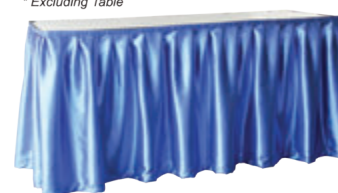

8. **TABLE CURTAIN**

* Excluding Table